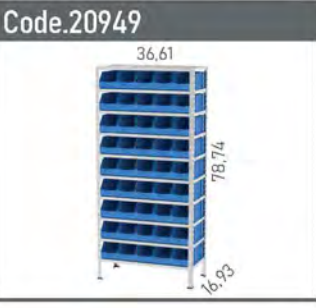

Code.K18

A4
8,46x0,59x11,81 inch

Code.K19

Folder
3,15x11,81x12,60 inch

Code.K20

5 Leaf
Shooter Holder
4,33x1,38x14,76

Code.K21

10,04x4,72x3,15

Code.K30

Animated Touch Screen Console

Code.K35

Animated A100 Tool Console

Code.K40

Laptop Console

MINIRACK RACKING SYSTEMS

H	D	NUMBER OF FLOORS	L 29,53	L 39,37	L 49,21	L 59,06	L 29,53	L 39,37	L 49,21	L 59,06
4409	1102	5	771	661	440	330	20.550.075	20.550.100	20.550.125	20.550.150
4409	1322	5	771	661	440	330	20.560.075	20.560.100	20.560.125	20.560.150