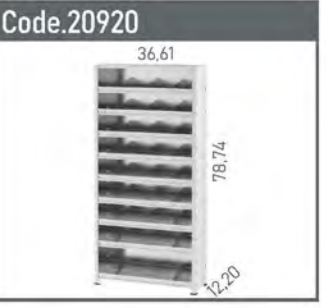

Code.K18

A4
8,46x0,59x11,81 inch

Code.K19

Folder
3,15x11,81x12,60 inch

Code.K20

5 Leaf
Shooter Holder
4,33x1,38x14,76

Code.K21

10,04x4,72x3,15

Code.K30

Animated Touch Screen Console

Code.K35

Animated A100 Tool Console

Code.K40

Laptop Console

MINIRACK RACKING SYSTEMS

H	D	NUMBER OF FLOORS	L 29,53	L 39,37	L 49,21	L 59,06	L 29,53	L 39,37	L 49,21	L 59,06
4409	1102	5	771	661	440	330	20.550.075	20.550.100	20.550.125	20.550.150
4409	1322	5	771	661	440	330	20.560.075	20.560.100	20.560.125	20.560.150