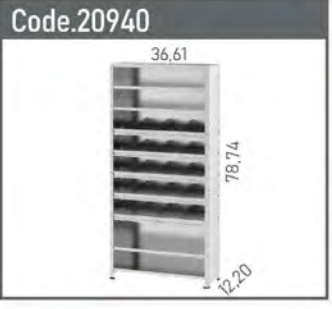

Code.K30

Animated Touch Screen Console

Code.K35

Animated A100 Tool Console

Code.K40

Laptop Console

MINIRACK RACKING SYSTEMS

H	D	NUMBER OF FLOORS	L 29,53	L 39,37	L 49,21	L 59,06	L 29,53	L 39,37	L 49,21	L 59,06
4409	1102	5	771	661	440	330	20.550.075	20.550.100	20.550.125	20.550.150
4409	1322	5	771	661	440	330	20.560.075	20.560.100	20.560.125	20.560.150